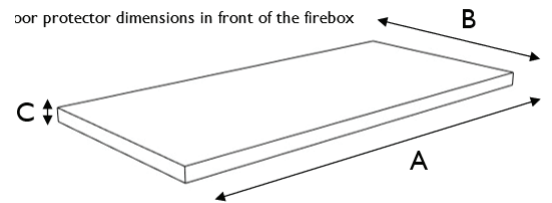

Floor Protector (Required both sides)	A	B	C
Floor level or < 400mm	1240	500	50
Raised 400mm or >	1240	300	6

Options & Accessories

VisionLINE Air Flue System or Insulated Flue System

A co-axial, room sealed insulated flue system for freestanding solid fuel fires. Designed to increase the performance and efficiency in the home compared to a typical air cooled default flue. Ideal for passive homes.