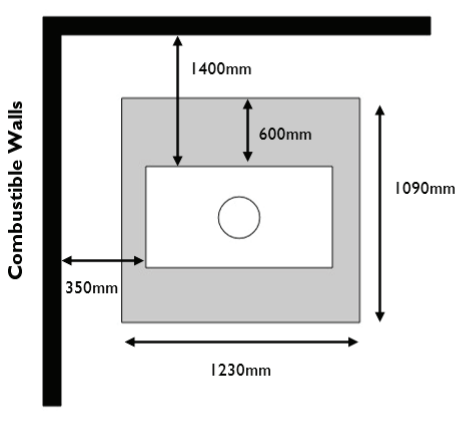

Firebox Models	Freestanding Double-sided
Emissions	1g/kg
Efficiency	65%
Fuel Source	Softwood
Weight	310kg including base

Product Dimensions

DESCRIPTION	Height	Width	Depth
Freestanding	567	1042	441
Bench	474	1042	441

Installation Information

IMPORTANT: PLEASE REFER TO COMPREHENSIVE INSTALLATION INSTRUCTIONS PRIOR TO CONSTRUCTION AND INSTALLATION
 DOWNLOAD FROM: www.thefireplace.co.nz

Floor Protector (Required both sides)	A	B	C
Floor level or < 400mm	1240	500	50
Raised 400mm or >	1240	300	6