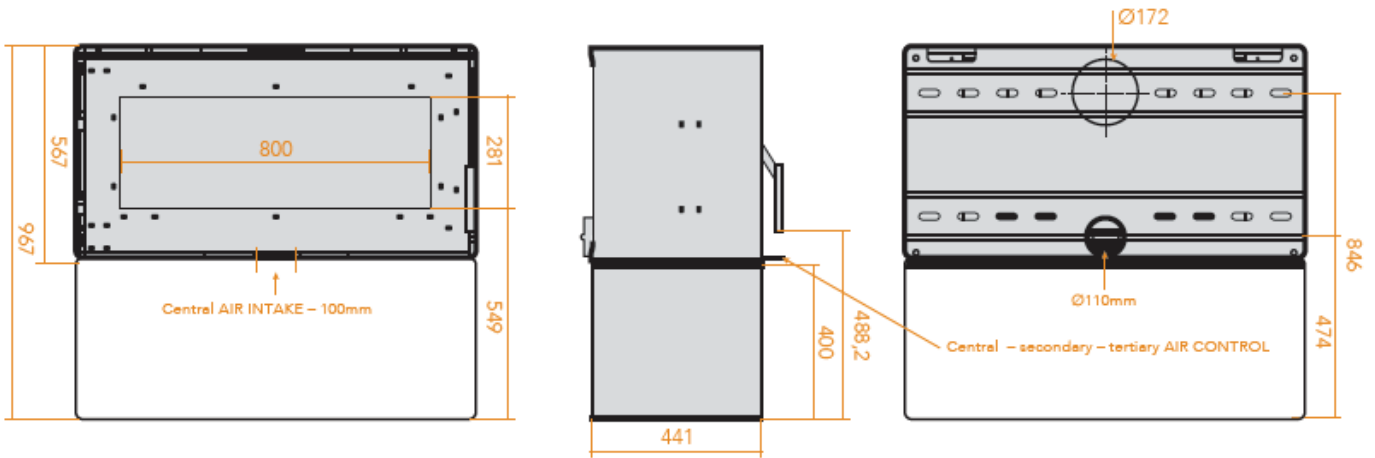

Firebox Models	Freestanding Double-sided
Emissions	1g/kg
Efficiency	65%
Fuel Source	Softwood
Weight	310kg including base

Product Dimensions

DESCRIPTION	Height	Width	Depth
Freestanding	567	1042	441
Bench	474	1042	441