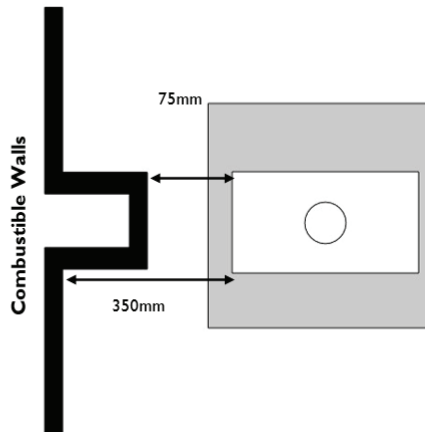

Firebox Models	Freestanding Double-sided
Emissions	1g/kg
Efficiency	65%
Fuel Source	Softwood
Weight	310kg including base

Product Dimensions

DESCRIPTION	Height	Width	Depth
Freestanding	567	1042	441
Bench	474	1042	441

Installation Information

IMPORTANT: PLEASE REFER TO COMPREHENSIVE INSTALLATION INSTRUCTIONS PRIOR TO CONSTRUCTION AND INSTALLATION
 DOWNLOAD FROM: www.thefireplace.co.nz

Floor Protector (Required both sides)	A	B	C
Floor level or < 400mm	1240	500	50
Raised 400mm or >	1240	300	6