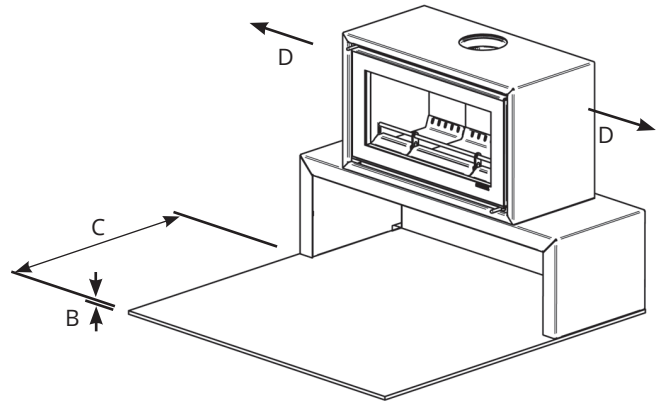

Wall Clearances Dimensions

Wall Clearances	E & F Heat Resistant	E Combustible	F Combustible
(mm)	100	595	500

Floor Protector Dimensions

Floor Protector	B	C 250 High Bench	C 350 High Bench	D
(mm)	40	850	800	595