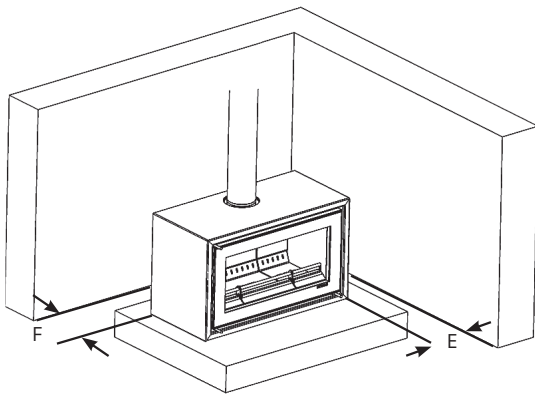

Wall Clearances Dimensions

Wall Clearances	E & F Heat Resistant	E Combustible	F Combustible
(mm)	100	595	500

Floor Protector Dimensions

Floor Protector	B	C 250 High Bench	C 350 High Bench	D
(mm)	40	850	800	595