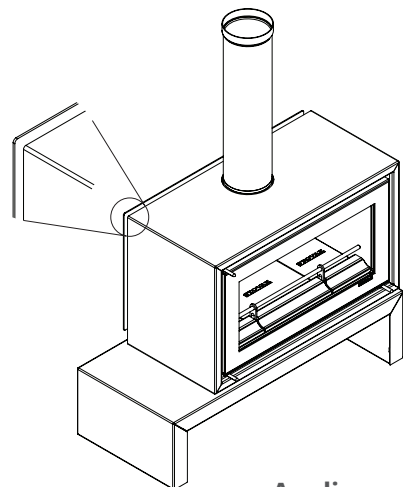

## Wall Clearances Dimensions

Wall Clearances	E & F Heat Resistant	E Combustible	F Combustible
(mm)	100	595	500

## Floor Protector Dimensions

Floor Protector	B	C 250 High Bench	C 350 High Bench	D
(mm)	40	850	800	595

## Options & Accessories

Stock Code	Description	Width	Height	Depth
RVACB180BHT	STUDIO BENCH 180 HIGH	1800	350	465

**Steel Benches**

**Appliance Heat Shield**

Reduces wall clearance to 150mm to combustibles