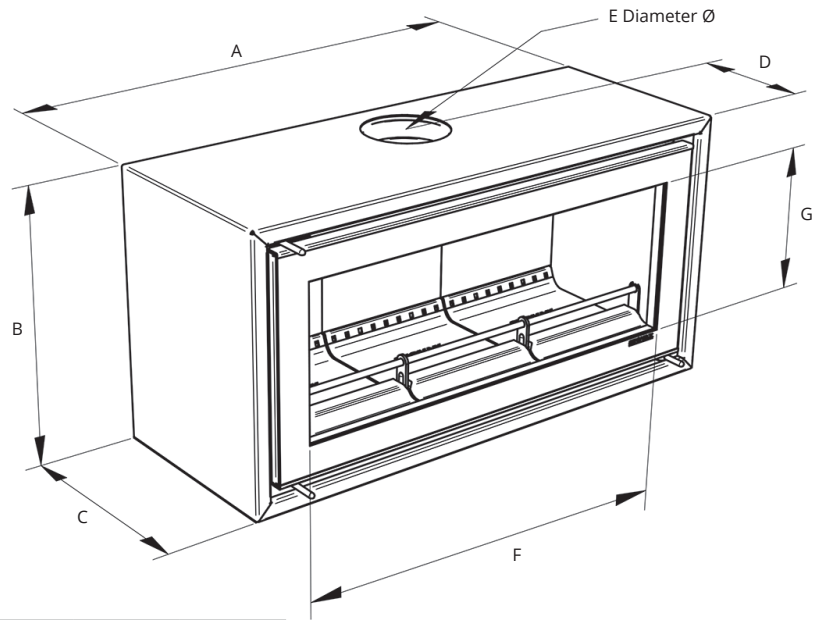

## Product Specifications

(All dimensions in millimetres)

Firebox Model #	RVFST-3EU
Average Heat Output	18kW
Fuel Source	Wood
Weight	192kg

Dimensions	A	B	C	D	E	F	G
(mm)	1389	516	445	325	150	1177	286