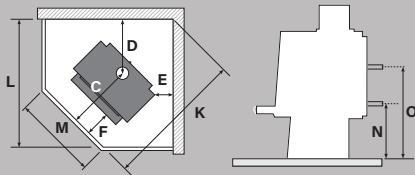

Wall clearances

Corner clearances

Minimum installation clearances with a Pioneer flue shield fitted (mm)

| | A | B | C | D | E | F | G | H | I | J | K | L | M |
|------------|-------|-----|-------|-----|--------|-----|-------|-----|-------|-----|------|------|-----|
| | 251 | 680 | 630 | 478 | 120 | 227 | 310 | 100 | 881 | 907 | 1306 | 1103 | 507 |
| Model | Width | | Depth | | Height | | N | | O | | | | |
| Dimensions | 740mm | | 554mm | | 813mm | | 382mm | | 572mm | | | | |