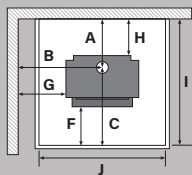

Wall clearances

Corner clearances

Minimum installation clearances with a Pioneer flue shield fitted (mm)

| | A | B | C | D | E | F | G | H | I | J | K | L | M |
|------------|-------|-----|-------|-----|--------|-----|-------|-----|-------|-----|------|------|-----|
| | 251 | 680 | 630 | 478 | 120 | 227 | 310 | 100 | 881 | 907 | 1306 | 1103 | 507 |
| Model | Width | | Depth | | Height | | N | | O | | | | |
| Dimensions | 740mm | | 554mm | | 813mm | | 382mm | | 572mm | | | | |