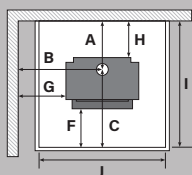

Wall clearances

Corner clearances

Minimum installation clearances with a Pioneer flue shield fitted (mm)

	A	B	C	D	E	F	G	H	I	J	K	L	M
	251	650	630	458	100	227	280	100	881	907	1280	1084	507
Model	Width		Depth		Height		N		O				
Dimensions	740mm		554mm		743mm		312mm		502mm				