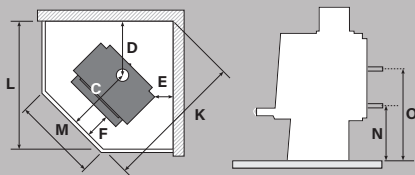

Wall clearances

Corner clearances

Minimum installation clearances with a Pioneer flue shield fitted (mm)

	A	B	C	D	E	F	G	H	I	J	K	L	M
	251	650	630	458	100	227	280	100	881	907	1280	1084	507
Model	Width		Depth		Height		N		O				
Dimensions	740mm		554mm		743mm		312mm		502mm				