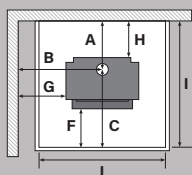

Wall clearances

Corner clearances

Minimum installation clearances with a Pioneer flue shield fitted (mm)

| | A | B | C | D | E | F | G | H | I | J | K | L | M |
|------------|-------|-----|-----|-------|-----|-----|--------|-----|-----|-------|-------|------|-----|
| | 271 | 708 | 580 | 506 | 200 | 232 | 400 | 120 | 851 | 825 | 1295 | 1066 | 425 |
| Model | Width | | | Depth | | | Height | | | N | O | | |
| Dimensions | 615mm | | | 501mm | | | 758mm | | | 365mm | 555mm | | |