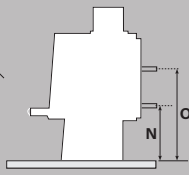

Wall clearances

Corner clearances

Minimum installation clearances with a Pioneer flue shield fitted (mm)

| | A | B | C | D | E | F | G | H | I | J | K | L | M |
|------------|-------|-----|-----|-------|-----|-----|--------|-----|-----|-------|-------|------|-----|
| | 271 | 708 | 580 | 506 | 200 | 232 | 400 | 120 | 851 | 825 | 1295 | 1066 | 425 |
| Model | Width | | | Depth | | | Height | | | N | O | | |
| Dimensions | 615mm | | | 501mm | | | 758mm | | | 365mm | 555mm | | |