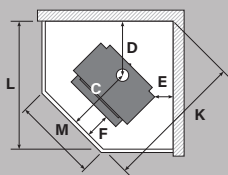

Wall clearances

Corner clearances

Minimum installation clearances with a Pioneer flue shield fitted (mm)

| | A | B | C | D | E | F | G | H | I | J | K | L | M |
|------------|-------|-----|-----|-------|-----|-----|--------|-----|-----|-------|-------|------|-----|
| | 271 | 708 | 580 | 506 | 200 | 232 | 400 | 120 | 851 | 825 | 1295 | 1066 | 425 |
| Model | Width | | | Depth | | | Height | | | N | O | | |
| Dimensions | 615mm | | | 501mm | | | 758mm | | | 365mm | 555mm | | |