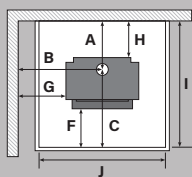

Wall clearances

Corner clearances

Minimum installation clearances with a Pioneer flue shield fitted (mm)

	A	B	C	D	E	F	G	H	I	J	K	L	M
	271	678	580	486	180	232	370	120	851	825	1270	1048	425
Model	Width		Depth		Height		N		O				
Dimensions	615mm		501mm		691mm		295mm		485mm				