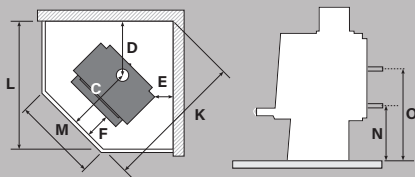

Wee Rad - Base

The Wee Rad Base model features a clean burning firebox design that delivers a peak heat output of 15kW to warm your home. The generous door glass provides the perfect flame view to enjoy on those cold winter nights. The flat radiant cooktop offers ample space for both pots and kettles. This model can also be fitted with a wetback to assist with your water heating requirements.

Wall clearances

Corner clearances

Minimum installation clearances with a Pioneer flue shield fitted (mm)

	A	B	C	D	E	F	G	H	I	J	K	L	M
	271	678	580	486	180	232	370	120	851	825	1270	1048	425
Model	Width		Depth		Height		N		O				
Dimensions	615mm		501mm		691mm		295mm		485mm				