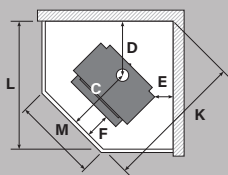

Tiny Rad Woody

Designed for heating smaller homes and open areas, the Tiny Rad Woody features a surprisingly large volume firebox for a compact sized wood fire. Cook your favourite soup or boil the kettle on the dedicated radiant cooktop. This fire punches well above its weight with a peak heat output of 11kW and provides convenient wood storage. A small versatile fire that does it all and will provide you many years of warmth.

Wall clearances

Corner clearances

Minimum installation clearances with a Pioneer flue shield fitted (mm)

	A	B	C	D	E	F	G	H	I	J	K	L	M
	251	568	580	382	110	232	310	100	831	650	1120	870	250
Model	Width			Depth			Height			N	O		
Dimensions	515mm			498mm			758mm			365mm	555mm		