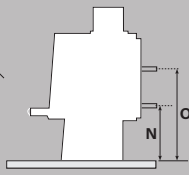

Tiny Rad Woody

Designed for heating smaller homes and open areas, the Tiny Rad Woody features a surprisingly large volume firebox for a compact sized wood fire. Cook your favourite soup or boil the kettle on the dedicated radiant cooktop. This fire punches well above its weight with a peak heat output of 11kW and provides convenient wood storage. A small versatile fire that does it all and will provide you many years of warmth.

Wall clearances

Corner clearances

Minimum installation clearances with a Pioneer flue shield fitted (mm)

	A	B	C	D	E	F	G	H	I	J	K	L	M
	251	568	580	382	110	232	310	100	831	650	1120	870	250
Model	Width			Depth			Height			N	O		
Dimensions	515mm			498mm			758mm			365mm	555mm		