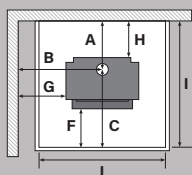

Tiny Rad Woody

Designed for heating smaller homes and open areas, the Tiny Rad Woody features a surprisingly large volume firebox for a compact sized wood fire. Cook your favourite soup or boil the kettle on the dedicated radiant cooktop. This fire punches well above its weight with a peak heat output of 11kW and provides convenient wood storage. A small versatile fire that does it all and will provide you many years of warmth.

Wall clearances

Corner clearances

Minimum installation clearances with a Pioneer flue shield fitted (mm)

	A	B	C	D	E	F	G	H	I	J	K	L	M
	251	568	580	382	110	232	310	100	831	650	1120	870	250
Model	Width			Depth			Height			N	O		
Dimensions	515mm			498mm			758mm			365mm	555mm		