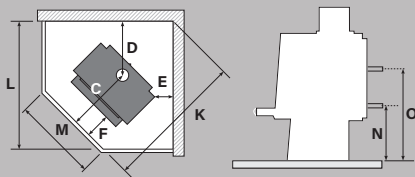

Wall clearances

Corner clearances

Minimum installation clearances with a Pioneer flue shield fitted (mm)

	A	B	C	D	E	F	G	H	I	J	K	L	M
	285	720	728	497	100	224	300	130	1013	1006	1435	1229	606
Model	Width		Depth		Height		N		O				
Dimensions	840mm		659mm		744mm		300mm		490mm				