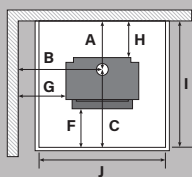

Wall clearances

Corner clearances

Minimum installation clearances with a Pioneer flue shield fitted (mm)

	A	B	C	D	E	F	G	H	I	J	K	L	M
	285	720	728	497	100	224	300	130	1013	1006	1435	1229	606
Model	Width		Depth		Height		N		O				
Dimensions	840mm		659mm		744mm		300mm		490mm				