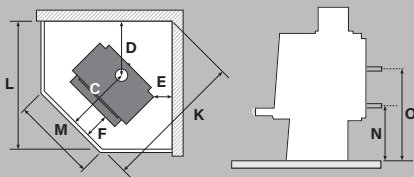

Wall clearances

Corner clearances

Minimum installation clearances with a Pioneer flue shield fitted (mm)

	A	B	C	D	E	F	G	H	I	J	K	L	M
	251	680	630	478	120	227	310	100	881	907	1306	1103	507
Model	Width		Depth		Height		N	O					
Dimensions	740mm		554mm		813mm		420mm	610mm					