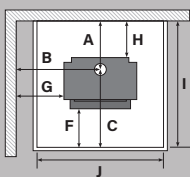

Wall clearances

Corner clearances

Minimum installation clearances with a Pioneer flue shield fitted (mm)

	A	B	C	D	E	F	G	H	I	J	K	L	M
	251	680	630	478	120	227	310	100	881	907	1306	1103	507
Model	Width		Depth		Height		N	O					
Dimensions	740mm		554mm		813mm		420mm	610mm					