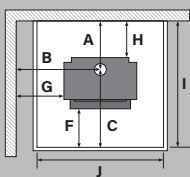

Wall clearances

Corner clearances

Minimum installation clearances with a Pioneer flue shield fitted (mm)

	A	B	C	D	E	F	G	H	I	J	K	L	M
	251	650	630	458	100	227	280	100	881	907	1280	1084	507
Model	Width		Depth		Height		N		O				
Dimensions	740mm		554mm		743mm		350mm		540mm				