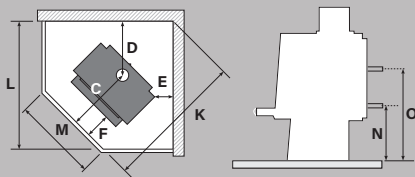

Wall clearances

Corner clearances

Minimum installation clearances with a Pioneer flue shield fitted (mm)

	A	B	C	D	E	F	G	H	I	J	K	L	M
	251	650	630	458	100	227	280	100	881	907	1280	1084	507
Model	Width		Depth		Height		N		O				
Dimensions	740mm		554mm		743mm		350mm		540mm				