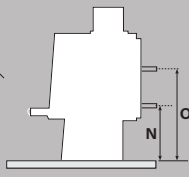

Wall clearances

Corner clearances

Minimum installation clearances with a Pioneer flue shield fitted (mm)

	A	B	C	D	E	F	G	H	I	J	K	L	M
	251	650	630	458	100	227	280	100	881	907	1280	1084	507
Model	Width		Depth		Height		N		O				
Dimensions	740mm		554mm		743mm		350mm		540mm				