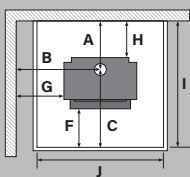

LTD Xtreme Rad - Base

The LTD Xtreme Rad Base model is designed for lifestyle and rural properties delivering a peak heat output of 18kW to warm your home. The generous door glass provides the perfect flame view to enjoy on those cold winter nights.

The unique firebox design offers longer burn times ensuring winter warmth, cooking and water heating are all dominant features of this model. Either a 3 or 4kW wetback can be fitted to assist with your water heating requirements.

	LTD rural model (2 hectares+ land size)
Heat output	18kW peak heat output
Heating area	Heat up to 200m² / 4 bedroom home
Finish	Metallic black high temperature paint
Wetback	Optional 3kW or 4kW wetback
SKU	200-1270

Wall clearances