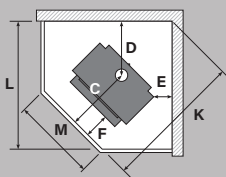

	LTD rural model (2 hectares+ land size)
Heat output	18kW peak heat output
Heating area	Heat up to 200m <sup>2</sup> / 4 bedroom home
Finish	Metallic black high temperature paint
Wetback	Optional 3kW or 4kW wetback
SKU	200-1270

Wall clearances

Corner clearances

Minimum installation clearances with a Pioneer flue shield fitted (mm)

	A	B	C	D	E	F	G	H	I	J	K	L	M
	251	650	630	458	100	227	280	100	881	907	1280	1084	507
Model	Width		Depth		Height		N		O				
Dimensions	740mm		554mm		743mm		350mm		540mm				