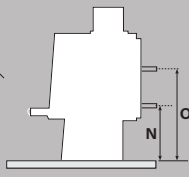

Wall clearances

Corner clearances

Minimum installation clearances with a Pioneer flue shield fitted (mm)

	A	B	C	D	E	F	G	H	I	J	K	L	M
	271	708	580	506	200	232	400	120	851	825	1295	1066	425
Model	Width		Depth		Height		N		O				
Dimensions	615mm		501mm		758mm		365mm		555mm				