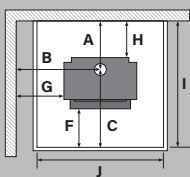

Wall clearances

Corner clearances

Minimum installation clearances with a Pioneer flue shield fitted (mm)

	A	B	C	D	E	F	G	H	I	J	K	L	M
	271	708	580	506	200	232	400	120	851	825	1295	1066	425
Model	Width		Depth		Height		N		O				
Dimensions	615mm		501mm		758mm		365mm		555mm				