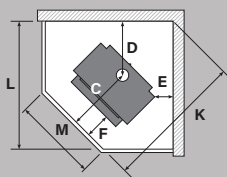

Wall clearances

Corner clearances

Minimum installation clearances with a Pioneer flue shield fitted (mm)

	A	B	C	D	E	F	G	H	I	J	K	L	M
	271	708	580	506	200	232	400	120	851	825	1295	1066	425
Model	Width		Depth		Height		N		O				
Dimensions	615mm		501mm		758mm		365mm		555mm				