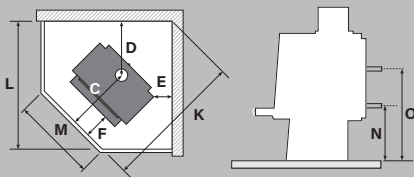

Wall clearances

Corner clearances

Minimum installation clearances with a Pioneer flue shield fitted (mm)

	A	B	C	D	E	F	G	H	I	J	K	L	M
	251	548	580	426	120	232	240	100	831	825	1185	989	425
Model	Width		Depth		Height		N		O				
Dimensions	615mm		501mm		688mm		295mm		485mm				