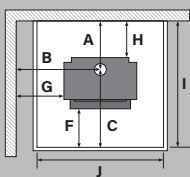

Wall clearances

Corner clearances

Minimum installation clearances with a Pioneer flue shield fitted (mm)

	A	B	C	D	E	F	G	H	I	J	K	L	M
	251	548	580	426	120	232	240	100	831	825	1185	989	425
Model	Width		Depth		Height		N		O				
Dimensions	615mm		501mm		688mm		295mm		485mm				