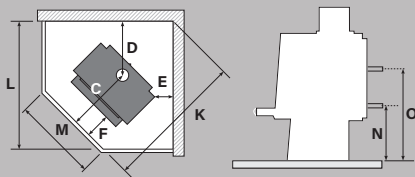

Wall clearances

Corner clearances

Minimum installation clearances with a Pioneer flue shield fitted (mm)

	A	B	C	D	E	F	G	H	I	J	K	L	M
	251	658	580	486	180	232	350	100	831	825	1270	1048	425
Model	Width		Depth		Height		N		O				
Dimensions	615mm		501mm		691mm		300mm		490mm				