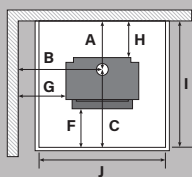

Wall clearances

Corner clearances

Minimum installation clearances with a Pioneer flue shield fitted (mm)

	A	B	C	D	E	F	G	H	I	J	K	L	M
	251	658	580	486	180	232	350	100	831	825	1270	1048	425
Model	Width		Depth		Height		N		O				
Dimensions	615mm		501mm		691mm		300mm		490mm				