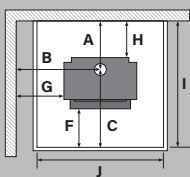

Wall clearances

Corner clearances

Minimum installation clearances with a Pioneer flue shield fitted (mm)

	A	B	C	D	E	F	G	H	I	J	K	L	M
	285	720	728	497	100	224	300	130	1013	1006	1435	1229	606
Model	Width		Depth		Height		N		O				
Dimensions	840mm		659mm		744mm		300mm		490mm				