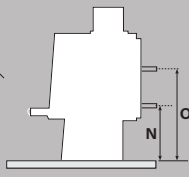

Wall clearances

Corner clearances

Minimum installation clearances with a Pioneer flue shield fitted (mm)

	A	B	C	D	E	F	G	H	I	J	K	L	M
	285	720	728	497	100	224	300	130	1013	1006	1435	1229	606
Model	Width		Depth		Height		N		O				
Dimensions	840mm		659mm		744mm		300mm		490mm				