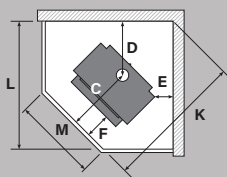

Wall clearances

Corner clearances

Minimum installation clearances with a Pioneer flue shield fitted (mm)

	A	B	C	D	E	F	G	H	I	J	K	L	M
	285	720	728	497	100	224	300	130	1013	1006	1435	1229	606
Model	Width		Depth		Height		N		O				
Dimensions	840mm		659mm		744mm		300mm		490mm				