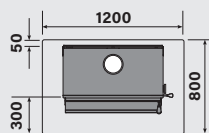

Wall clearances

Corner clearances

Floor protector

Minimum installation clearances with the Outdoor 850 flue kit (mm)

	A	B	C	D	E	F	G	H	I	J
	311	1005	595	715	300	182	580	150	800	1200
Model	Width			Depth			Height			
Dimensions	980mm			574mm			1050mm			