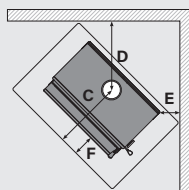

Wall clearances

Corner clearances

Floor protector

Minimum installation clearances with the Outdoor 850 flue kit (mm)

	A	B	C	D	E	F	G	H	I	J
	311	1005	595	715	300	182	580	150	800	1200
Model	Width			Depth			Height			
Dimensions	980mm			574mm			1050mm			