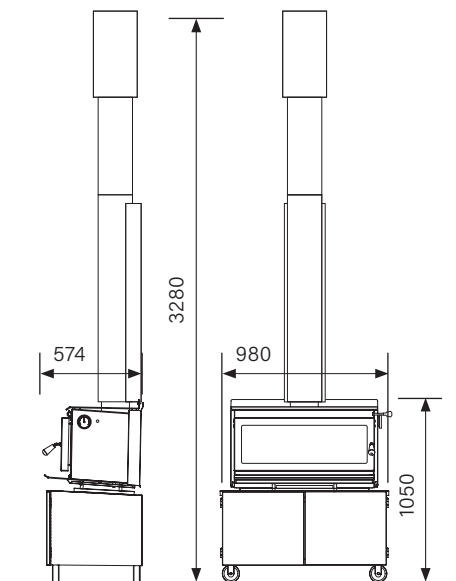

Wall clearances

Corner clearances

Floor protector

Minimum installation clearances with the Outdoor 850 flue kit (mm)

	A	B	C	D	E	F	G	H	I	J
	311	1005	595	715	300	182	580	150	800	1200
Model	Width			Depth			Height			
Dimensions	980mm			574mm			1050mm			