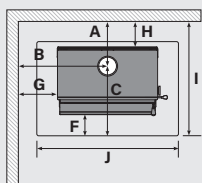

Wall clearances

Corner clearances

Floor protector

Minimum installation clearances with the Outdoor 850 flue kit (mm)

	A	B	C	D	E	F	G	H	I	J
	311	1005	595	715	300	182	580	150	800	1200
Model	Width			Depth			Height			
Dimensions	980mm			574mm			1050mm			