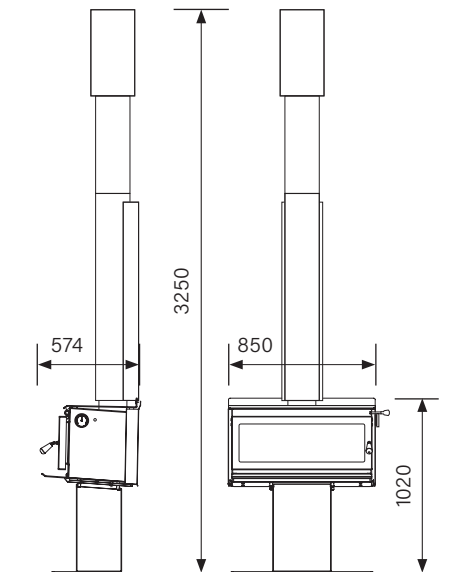

Wall clearances

Corner clearances

Floor protector

Minimum installation clearances with the Outdoor 850 flue kit (mm)

	A	B	C	D	E	F	G	H	I	J
	311	1005	595	715	300	182	580	150	800	1200
Model	Width			Depth			Height			
Dimensions	850mm			574mm			1020mm			