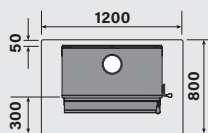

Wall clearances

Corner clearances

Floor protector

Minimum installation clearances with the Outdoor 850 flue kit (mm)

	A	B	C	D	E	F	G	H	I	J
	311	1005	595	715	300	182	580	150	800	1200
Model	Width			Depth			Height			
Dimensions	850mm			574mm			1020mm			