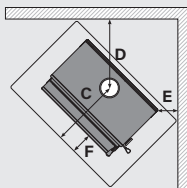

Wall clearances

Corner clearances

Floor protector

Minimum installation clearances with the Outdoor 850 flue kit (mm)

	A	B	C	D	E	F	G	H	I	J
	311	1005	595	715	300	182	580	150	800	1200
Model	Width			Depth			Height			
Dimensions	850mm			574mm			1020mm			