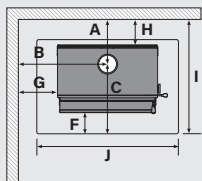

Wall clearances

Corner clearances

Floor protector

Minimum installation clearances with the Outdoor 850 flue kit (mm)

	A	B	C	D	E	F	G	H	I	J
	311	1005	595	715	300	182	580	150	800	1200
Model	Width			Depth			Height			
Dimensions	850mm			574mm			1020mm			