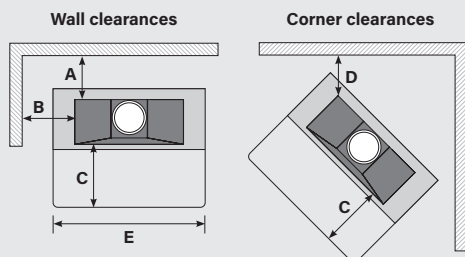

| Minimum installation clearances (mm) | | | | | Firebox / Gather | | |
|---|---------------|----------------|----------------|----------------|---|---------------|----------------|
| A | B | C | D | E | Width | Depth | Height |
| 250 | 500 | 500/700 | 250 | 1880 | 1280 | 530 | 1300 |
| Recommend base / plinth dimensions (mm) | | | | | Insert cavity (masonry / AAC heat cell) | | |
| Minimum thickness | Minimum depth | Minimum height | Internal width | Internal depth | Opening width | Minimum depth | Opening height |
| 125 | 530 | 735* | 1300* | 750* | 1290 | 600 | 825 |

* Minimum and recommended base/plinth dimensions are to suit storage of the stainless steel firebox cover during operation. Diagrams and clearances detailed above indicate the minimum clearances for a freestanding installation to a combustible wall or fence to a maximum height of 2400mm. Full assembly and installation instructions are detailed in the Outdoor Installation manuals. Specifications were correct at the time of printing but may alter and those detailed within should only be used as a guide.