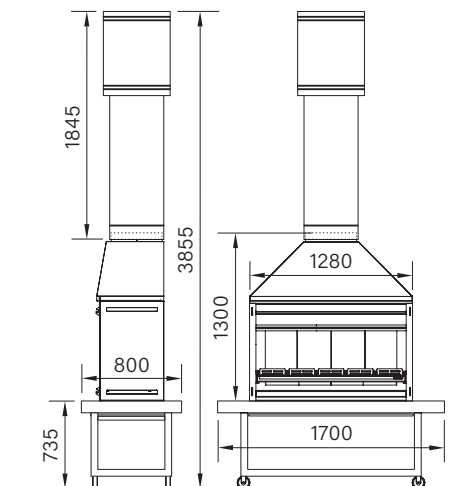

1200 FIRE

1200 FIRE + TROLLEY

SKU 280-0830

The Outdoor 1200 + Trolley provides an impressive presence, warmth and flame to your outdoor spaces, complete with a powder coated aluminium and stainless steel trolley base for the ultimate in flexible positioning. The trolley base offers equipment and firewood storage and with heavy duty braked castors, gives you the flexibility to move the unit around your outdoor space. With a solid 5mm Corten steel firebox and great looking stainless steel finishing to match the trolley, the Outdoor 1200 also features all the necessary fixing points for the full Braai cooking kit and accessories if you wish to upgrade at a later date.

| Minimum installation clearances (mm) | | | | | Firebox / Gather | | |
|---|---------------|----------------|----------------|----------------|---|---------------|----------------|
| A | B | C | D | E | Width | Depth | Height |
| 250 | 500 | 500/700 | 250 | 1880 | 1280 | 530 | 1300 |
| Recommend base / plinth dimensions (mm) | | | | | Insert cavity (masonry / AAC heat cell) | | |
| Minimum thickness | Minimum depth | Minimum height | Internal width | Internal depth | Opening width | Minimum depth | Opening height |
| 125 | 530 | 735* | 1300* | 750* | 1290 | 600 | 825 |

* Minimum and recommended base/plinth dimensions are to suit storage of the stainless steel firebox cover during operation. Diagrams and clearances detailed above indicate the minimum clearances for a freestanding installation to a combustible wall or fence to a maximum height of 2400mm. Full assembly and installation instructions are detailed in the Outdoor Installation manuals. Specifications were correct at the time of printing but may alter and those detailed within should only be used as a guide.