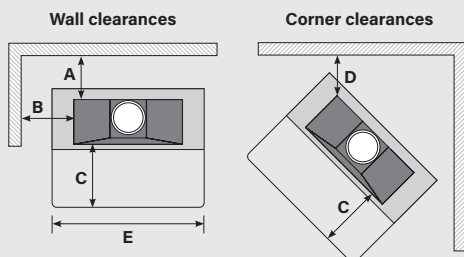

PACKAGE INCLUDES:

- 1200 Corten steel firebox and gather
- Stainless steel freestanding flue kit
- Stainless steel firebox cover
- Ember tool and outdoor fire gloves

Minimum installation clearances (mm)					Firebox / Gather		
A	B	C	D	E	Width	Depth	Height
250	500	500/700	250	1880	1280	530	1300
Recommend base / plinth dimensions (mm)					Insert cavity (masonry / AAC heat cell)		
Minimum thickness	Minimum depth	Minimum height	Internal width	Internal depth	Opening width	Minimum depth	Opening height
125	530	735*	1300*	750*	1290	600	825

* Minimum and recommended base/plinth dimensions are to suit storage of the stainless steel firebox cover during operation. Diagrams and clearances detailed above indicate the minimum clearances for a freestanding installation to a combustable wall or fence to a maximum height of 2400mm. Full assembly and installation instructions are detailed in the Outdoor Installation manuals. Specifications were correct at the time of printing but may alter and those detailed within should only be used as a guide.