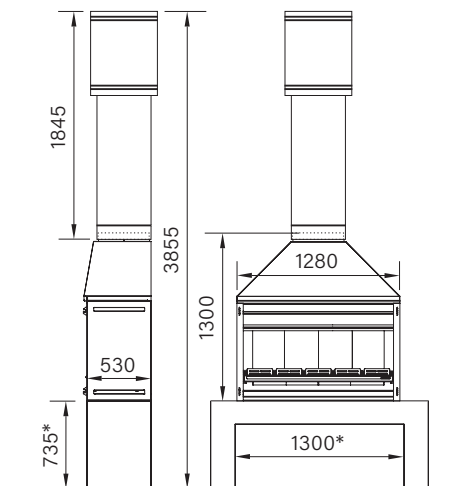

**1200
FIRE**

1200 FIRE

SKU 280-0825

The Outdoor 1200 provides an impressive presence, warmth and flame to your outdoor spaces. Simply site on a non-combustible plinth or base, made to your desired design and the Outdoor 1200 will provide you with a focal point to gather and entertain for now and years to come. Durability comes from the solid 5mm Corten steel firebox and great looking stainless steel finishing. The Outdoor 1200 also features all the necessary fixing points for the full Braai cooking kit and accessories if you wish to upgrade at a later date.

PACKAGE INCLUDES:

- 1200 Corten steel firebox and gather
- Stainless steel freestanding flue kit
- Stainless steel firebox cover
- Ember tool and outdoor fire gloves

Minimum installation clearances (mm)					Firebox / Gather		
A	B	C	D	E	Width	Depth	Height
250	500	500/700	250	1880	1280	530	1300
Recommend base / plinth dimensions (mm)					Insert cavity (masonry / AAC heat cell)		
Minimum thickness	Minimum depth	Minimum height	Internal width	Internal depth	Opening width	Minimum depth	Opening height
125	530	735*	1300*	750*	1290	600	825

* Minimum and recommended base/plinth dimensions are to suit storage of the stainless steel firebox cover during operation. Diagrams and clearances detailed above indicate the minimum clearances for a freestanding installation to a combustable wall or fence to a maximum height of 2400mm. Full assembly and installation instructions are detailed in the Outdoor Installation manuals. Specifications were correct at the time of printing but may alter and those detailed within should only be used as a guide.