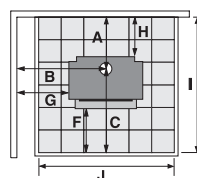

SPECIFICATIONS

Minimum installation clearances with a Pioneer double flue shield fitted (mm):

A	B	C	D	E	F	G	H	I	J	K	L	M	N	O
251	624	630	442	110	226	280	100	881	907	1260	1070	507	312	502
							Width	Depth	Height					
Dimensions (mm)							688	554	707					

WALL CLEARANCES