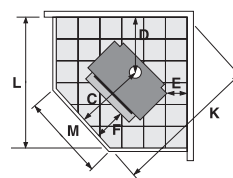

CORNER CLEARANCES

Specifications were correct at the time of printing but may alter and those detailed should be used only as a guide. If in doubt, please consult your local Metro Fires agency or visit metrofires.co.nz.