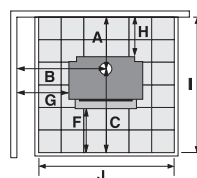

WALL CLEARANCES