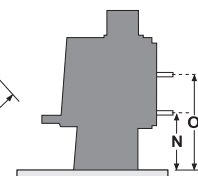

Specifications were correct at the time of printing but may alter and those detailed should be used only as a guide. If in doubt, please consult your local Metro Fires agency or visit metrofires.co.nz.