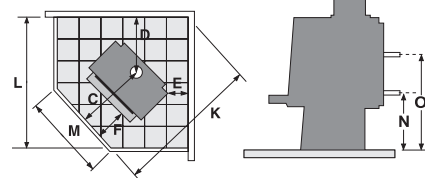

CORNER CLEARANCES

Specifications were correct at the time of printing but may alter and those detailed should be used only as a guide. If in doubt, please consult your local Metro Fires agency or visit metrofires.co.nz.