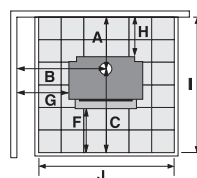

SPECIFICATIONS

Minimum installation clearances with a Pioneer double flue shield fitted (mm):

A	B	C	D	E	F	G	H	I	J	K	L	M	N	O
230	553	585	419	150	232	300	75	815	650	1180	910	250	280	470
						Width		Depth			Height			
Dimensions (mm)						505		508			667			

WALL CLEARANCES