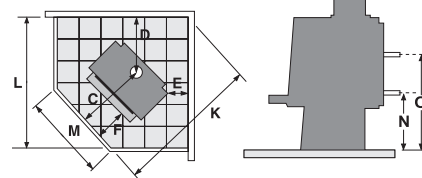

CORNER CLEARANCES

Specifications were correct at the time of printing but may alter and those detailed should be used only as a guide. If in doubt, please consult your local Metro Fires agency or visit metrofires.co.nz.