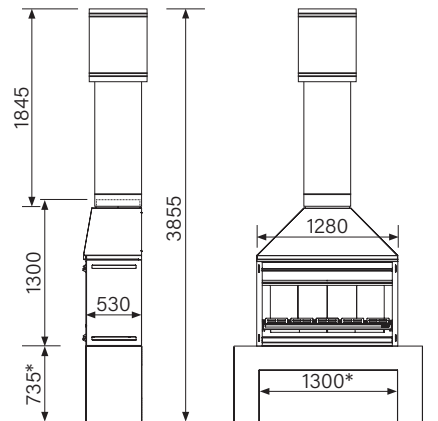

Outdoor 1200

The Outdoor 1200 (fireplace only) without the full Braai cooking kit and accessories. Suitable for installation onto a non combustible plinth or base to your desired design. Also features all the necessary fixing points for the full Braai cooking kit and accessories if you wish to upgrade at a later date.

The Outdoor 1200 package includes:

- Outdoor 1200 firebox and gather
- Stainless steel door / cover
- Stainless steel freestanding flue system
- Ember tool and pair of outdoor fire mitts

SKU 280-0825

SPECIFICATIONS

Minimum installation clearances					Firebox / Gather		
A	B	C	D	E	WIDTH	DEPTH	HEIGHT
250	500	500/700	250	1880	1280	530	1300

Base / Plinth (recommended)					Trolley base		
MINIMUM THICKNESS	MINIMUM DEPTH	MINIMUM HEIGHT	INTERNAL WIDTH	INTERNAL DEPTH	WIDTH	DEPTH	HEIGHT
125	530	735*	1300*	750*	1700	800	735

* Minimum and recommended base/plinth dimensions are to suit storage of the stainless steel door/cover during operation of the Outdoor 1200. Specifications were correct at the time of printing but may alter and those detailed within should only be used as a guide. Full assembly and installation instructions are detailed in the Outdoor Installation manuals. If in doubt, please consult your local Metro stockist or visit metrofires.co.nz.