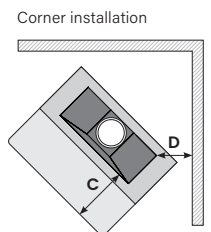

Minimum installation clearances					Firebox / Gather		
A	B	C	D	E	WIDTH	DEPTH	HEIGHT
250	500	500/700	250	1880	1280	530	1300

Base / Plinth (recommended)					Trolley base		
MINIMUM THICKNESS	MINIMUM DEPTH	MINIMUM HEIGHT	INTERNAL WIDTH	INTERNAL DEPTH	WIDTH	DEPTH	HEIGHT
125	530	735*	1300*	750*	1700	800	735