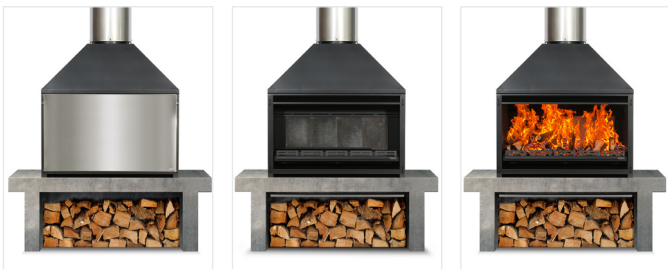

Outdoor 1200

The Outdoor 1200 (fireplace only) without the full Braai cooking kit and accessories. Suitable for installation onto a non combustible plinth or base to your desired design. Also features all the necessary fixing points for the full Braai cooking kit and accessories if you wish to upgrade at a later date.

The Outdoor 1200 package includes:

- Outdoor 1200 firebox and gather
- Stainless steel door / cover
- Stainless steel freestanding flue system
- Ember tool and pair of outdoor fire mitts

SKU 280-0825

SPECIFICATIONS