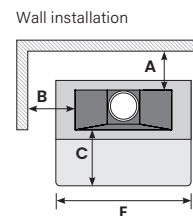

Minimum installation clearances					Firebox / Gather		
A	B	C	D	E	WIDTH	DEPTH	HEIGHT
250	500	500/700	250	1880	1280	530	1300

Base / Plinth (recommended)					Trolley base		
MINIMUM THICKNESS	MINIMUM DEPTH	MINIMUM HEIGHT	INTERNAL WIDTH	INTERNAL DEPTH	WIDTH	DEPTH	HEIGHT
125	530	735*	1300*	750*	1700	800	735