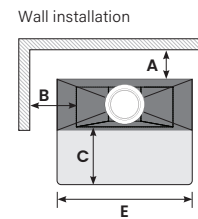

SKU 280-0820

SPECIFICATIONS

Minimum installation clearances					Firebox / Gather		
A	B	C	D	E	WIDTH	DEPTH	HEIGHT
150	500	500/700	150	1880	1280	530	1300

Base / Plinth (recommended)				Cavity dimensions			
MINIMUM THICKNESS	MINIMUM DEPTH	MINIMUM HEIGHT	INTERNAL WIDTH	INTERNAL DEPTH	WIDTH	DEPTH	HEIGHT
125	530	735*	1300*	750*	1290	600	820