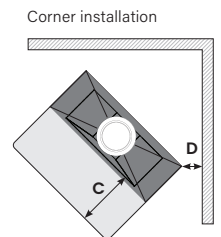

SKU 280-0820

SPECIFICATIONS

Minimum installation clearances					Firebox / Gather		
A	B	C	D	E	WIDTH	DEPTH	HEIGHT
150	500	500/700	150	1880	1280	530	1300

Base / Plinth (recommended)				Cavity dimensions			
MINIMUM THICKNESS	MINIMUM DEPTH	MINIMUM HEIGHT	INTERNAL WIDTH	INTERNAL DEPTH	WIDTH	DEPTH	HEIGHT
125	530	735*	1300*	750*	1290	600	820