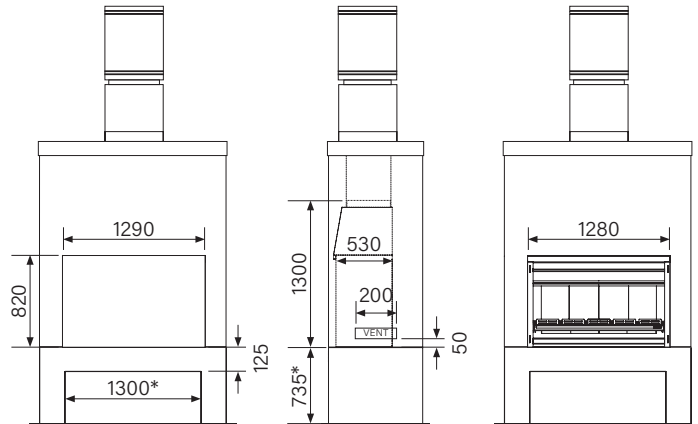

Outdoor 1200 Braai Insert

The Outdoor 1200 Braai Insert is designed for installation into a non-combustible masonry structure. Featuring a specific Insert flue kit with optional flue extensions to suit the finished height of the structure. The Outdoor 1200 Braai Insert offers an incredibly versatile and exciting way to cook and provides a great place for family and friends to gather. The unique style of wood fired BBQ lets you cook a variety of food while delivering distinctive smokey wood fired flavours. All cooking grills and accessories are easily removed after cooking to use as an outdoor fireplace to keep your guests warm as the evening cools down.

SKU 280-0820

SPECIFICATIONS

Minimum installation clearances					Firebox / Gather		
A	B	C	D	E	WIDTH	DEPTH	HEIGHT
150	500	500/700	150	1880	1280	530	1300

Base / Plinth (recommended)				Cavity dimensions			
MINIMUM THICKNESS	MINIMUM DEPTH	MINIMUM HEIGHT	INTERNAL WIDTH	INTERNAL DEPTH	WIDTH	DEPTH	HEIGHT
125	530	735*	1300*	750*	1290	600	820

* Minimum and recommended base/plinth dimensions are to suit storage of the stainless steel door/cover during operation of the Outdoor 1200. Specifications were correct at the time of printing but may alter and those detailed within should only be used as a guide. Full assembly and installation instructions are detailed in the Outdoor Installation manuals. If in doubt, please consult your local Metro stockist or visit metrofires.co.nz.