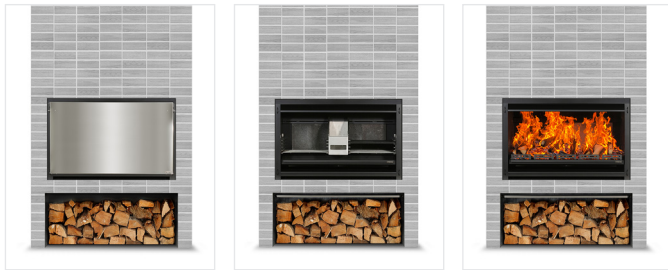

Outdoor 1200 Braai Insert

The Outdoor 1200 Braai Insert is designed for installation into a non-combustible masonry structure. Featuring a specific Insert flue kit with optional flue extensions to suit the finished height of the structure. The Outdoor 1200 Braai Insert offers an incredibly versatile and exciting way to cook and provides a great place for family and friends to gather. The unique style of wood fired BBQ lets you cook a variety of food while delivering distinctive smokey wood fired flavours. All cooking grills and accessories are easily removed after cooking to use as an outdoor fireplace to keep your guests warm as the evening cools down.

The Outdoor 1200 Braai Insert package includes:

- Outdoor 1200 firebox and insert gather
- Outdoor 1200 Insert flue kit
- Stainless steel door / cover
- Stainless steel side racks (2)
- Stainless steel cooking grills and grill basket
- Cast iron cooking grill/plate
- Stainless steel ember maker
- Ember tool and pair of outdoor fire mitts

SKU 280-0820

SPECIFICATIONS

Minimum installation clearances					Firebox / Gather		
A	B	C	D	E	WIDTH	DEPTH	HEIGHT
150	500	500/700	150	1880	1280	530	1300

Base / Plinth (recommended)				Cavity dimensions			
MINIMUM THICKNESS	MINIMUM DEPTH	MINIMUM HEIGHT	INTERNAL WIDTH	INTERNAL DEPTH	WIDTH	DEPTH	HEIGHT
125	530	735*	1300*	750*	1290	600	820

* Minimum and recommended base/plinth dimensions are to suit storage of the stainless steel door/cover during operation of the Outdoor 1200. Specifications were correct at the time of printing but may alter and those detailed within should only be used as a guide. Full assembly and installation instructions are detailed in the Outdoor Installation manuals. If in doubt, please consult your local Metro stockist or visit metrofires.co.nz.