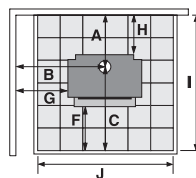

WALL CLEARANCES