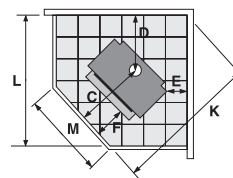

CORNER CLEARANCES

Specifications were correct at the time of printing but may alter and those detailed should be used only as a guide. If in doubt, please consult your local Metro Fires agency or visit metrofires.co.nz.