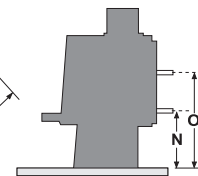

Specifications were correct at the time of printing but may alter and those detailed should be used only as a guide. If in doubt, please consult your local Metro Fires agency or visit metrofires.co.nz.