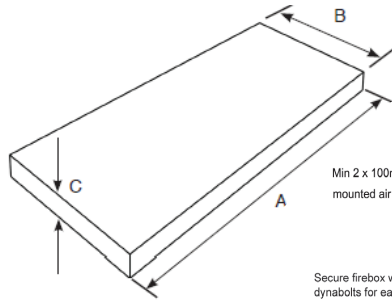

Floor Protector Dimensions

Floor Protector	A	B	C
Appliance Raised 500mm	1400	800	75
Floor Level	1400	1000	75