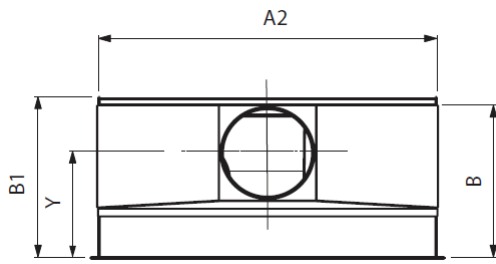

Heat Output Up to 20kW
Fuel Source Wood

Product Dimensions

MODEL	A	A1	A2	B	B1	C	D	E	F	Y
Quadro 1050	1050	1150	1100	502	530	850	300/400	240	780	350

Installation Information

IMPORTANT: PLEASE REFER TO COMPREHENSIVE INSTALLATION INSTRUCTIONS PRIOR TO CONSTRUCTION AND INSTALLATION
DOWNLOAD FROM: www.thefireplace.co.nz

The Jetmaster Quadro structure must be freestanding and not be connected to the envelope of a building. Refer to installation instructions for timber framing & Hebel cavity dimensions.

Cavity Dimensions (Masonry)