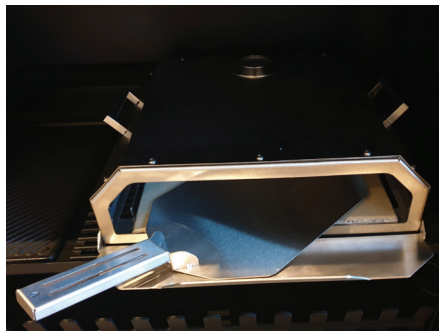

Cast iron pot