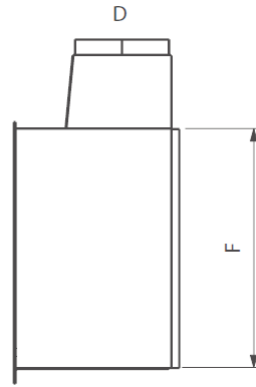

Heat Output Up to 20kW
Fuel Source Wood

Product Dimensions

MODEL	A	A1	A2	B	B1	C	D	E	F	Y
Quadro 1050	1050	1150	1100	502	530	850	300/400	240	780	350

Installation Information

IMPORTANT: PLEASE REFER TO COMPREHENSIVE INSTALLATION INSTRUCTIONS PRIOR TO CONSTRUCTION AND INSTALLATION
DOWNLOAD FROM: www.thefireplace.co.nz

The Jetmaster Quadro structure must be freestanding and not be connected to the envelope of a building. Refer to installation instructions for timber framing & Hebel cavity dimensions.

Cavity Dimensions (Masonry)