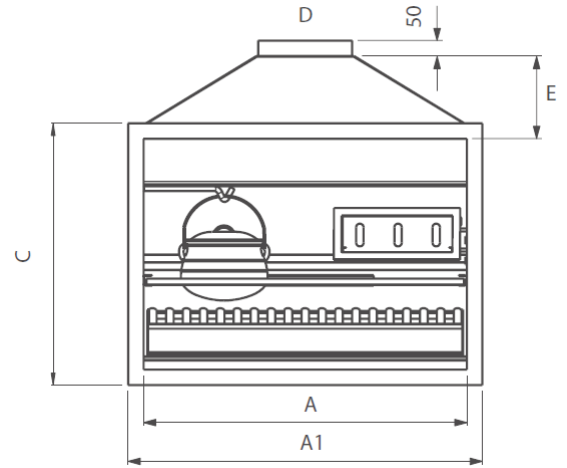

Heat Output Up to 20kW
Fuel Source Wood

Product Dimensions

MODEL	A	A1	A2	B	B1	C	D	E	F	Y
Quadro 1050	1050	1150	1100	502	530	850	300/400	240	780	350

Installation Information

IMPORTANT: PLEASE REFER TO COMPREHENSIVE INSTALLATION INSTRUCTIONS PRIOR TO CONSTRUCTION AND INSTALLATION
DOWNLOAD FROM: www.thefireplace.co.nz

The Jetmaster Quadro structure must be freestanding and not be connected to the envelope of a building. Refer to installation instructions for timber framing & Hebel cavity dimensions.

Cavity Dimensions (Masonry)