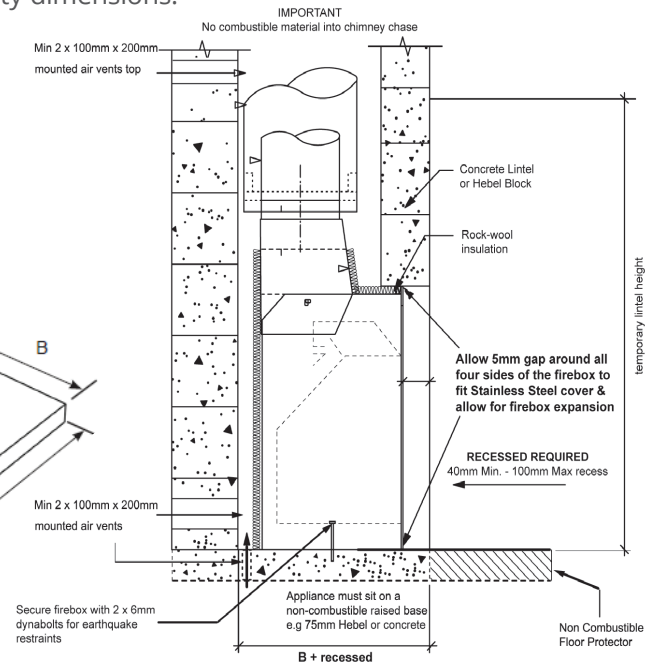

Heat Output Up to 20kW
Fuel Source Wood

Product Dimensions

MODEL	A	A1	A2	B	B1	C	D	E	F	Y
Quadro 1050	1050	1150	1100	502	530	850	300/400	240	780	350

Installation Information

IMPORTANT: PLEASE REFER TO COMPREHENSIVE INSTALLATION INSTRUCTIONS PRIOR TO CONSTRUCTION AND INSTALLATION
DOWNLOAD FROM: www.thefireplace.co.nz

The Jetmaster Quadro structure must be freestanding and not be connected to the envelope of a building. Refer to installation instructions for timber framing & Hebel cavity dimensions.

Cavity Dimensions (Masonry)

	Cavity Width	B + Recess	Temporary Lintel
Cavity (mm) Minimums	1400	760 + Recess	1400

Floor Protector Dimensions

Floor Protector	A	B	C
Appliance Raised 500mm	1400	800	75
Floor Level	1400	1000	75

Options & Accessories