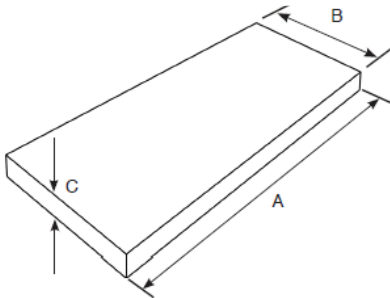

Product Specifications

(All dimensions in millimetres)

Heat Output	Up to 10kW **
Fuel Source	Wood
Weight	250kg

Product Dimensions

MODEL	A	A1	B	C	D	E	F
850	850	950	450	700	250/350	220	680

**Heating output varies depending upon fuel used, and atmospheric conditions

Installation Information

IMPORTANT: PLEASE REFER TO COMPREHENSIVE INSTALLATION INSTRUCTIONS PRIOR TO CONSTRUCTION AND INSTALLATION
 DOWNLOAD FROM: www.thefireplace.co.nz

Steel Cabinet Dimensions

Width	Height	Depth
1235mm	1373mm	517mm

Floor Protector Dimensions

DESCRIPTION	A	B	C
For JM 850	1250mm	450mm	75mm

Options & Accessories

Stainless steel weather shield

Spark Guard (all sizes)

Alfresco Logpan & BBQ Grill

Note: Stainless steel firebox can be arranged for coastal sites & stainless weather shield can be powdercoated black.