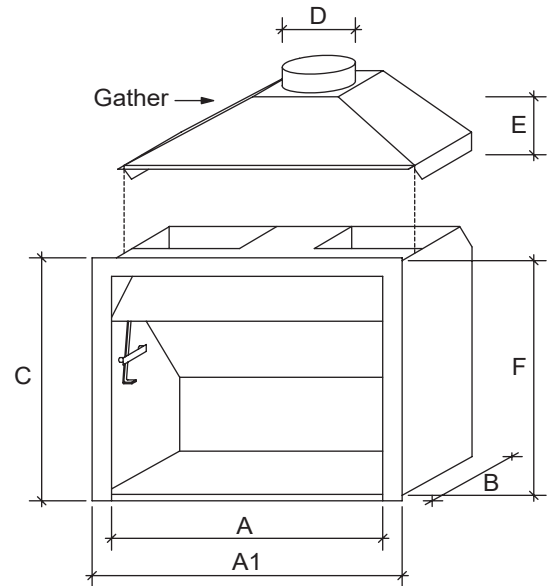

Product Specifications

(All dimensions in millimetres)

Heat Output	Up to 10kW **
Fuel Source	Wood
Weight	250kg

Product Dimensions

MODEL	A	A1	B	C	D	E	F
850	850	950	450	700	250/350	220	680

**Heating output varies depending upon fuel used, and atmospheric conditions

Installation Information

IMPORTANT: PLEASE REFER TO COMPREHENSIVE INSTALLATION INSTRUCTIONS PRIOR TO CONSTRUCTION AND INSTALLATION
 DOWNLOAD FROM: www.thefireplace.co.nz

Steel Cabinet Dimensions

Width	Height	Depth
1235mm	1373mm	517mm