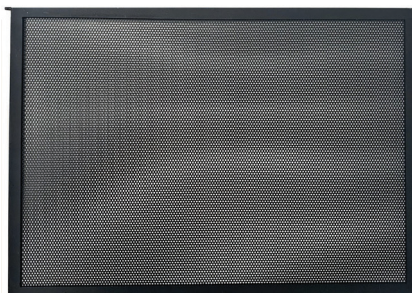

Jetmaster Alfresco outdoor fires are constructed with a double-skin of steel for outstanding heat output and incorporate BBQ grilling componentry for convenient wood-fire cooking. The range offers 5 fire sizes and the finishing options are limited only by your imagination.

Key Features

-  Double-skin steel firebox
-  High heat output
-  Removable grill for BBQ cooking
-  Open-fronted fire ambience
-  Minimal ash & cleaning
-  Size range -700, 850,1050, 1200 & 1500
-  Stainless weather shield

Floor Protector Dimensions

DESCRIPTION	A	B	C
700	1100	400	75
850	1250	450	75
1050	1450	600	75
1200	1600	750	75
1500	1900	850	75

Options & Accessories

Stainless steel weather shield

Spark Guard (all sizes)

Alfresco Logpan & BBQ Grill

Note: Stainless steel firebox can be arranged for coastal sites & stainless steel weather shield can be powdercoated black.

Exclusive New Zealand Distributor

The Fireplace Ltd