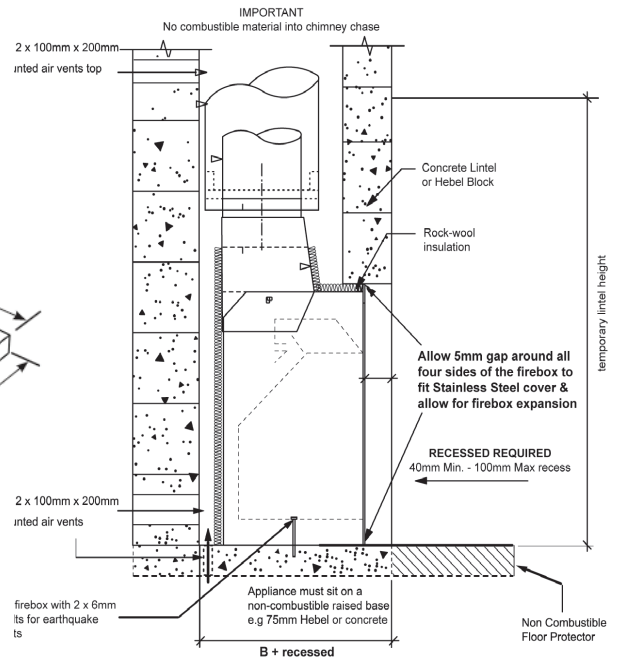

Product Specifications

(All dimensions in millimetres)

Heat Output Up to 25kW
 Fuel Source Wood

Product Dimensions

MODEL	A	A1	B	C	D	E	F
700	700	800	400	700	225/325	200	680
850	850	950	450	700	250/350	220	680
1050 LL	1050	1150	500	700	300/400	240	680
1050 U	1050	1150	500	800	300/400	240	780
1200	1200	1300	600	1020	400/500	400	1000
1500*	1500	1600	600	1020	450/550	410	1000

*Only available with standard long pan with no cooking grill

Installation Information

IMPORTANT: PLEASE REFER TO COMPREHENSIVE INSTALLATION INSTRUCTIONS PRIOR TO CONSTRUCTION AND INSTALLATION
 DOWNLOAD FROM: www.thefireplace.co.nz

Cavity Dimensions - Masonry only (refer to full instructions for timber cavity dimensions)

DESCRIPTION	Cavity Width	Temporary Lintel	B + Recess
700	800	1200	470 + recess
850	950	1200	530 + recess
1050 LL	1150	1200	565 + recess
1050 U	1150	1300	565 + recess
1200	1300	1500	785 + recess