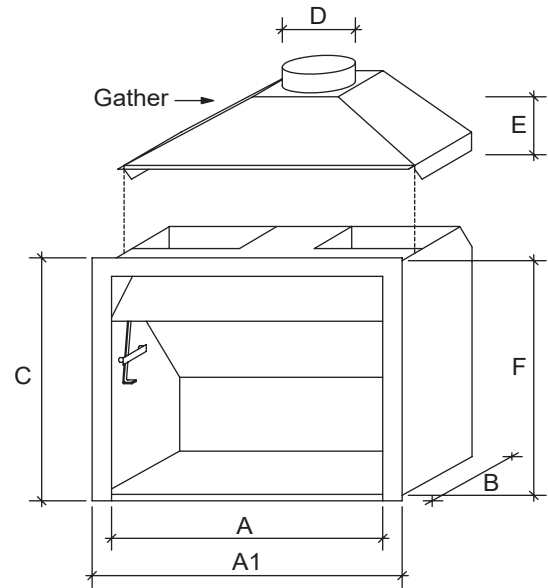

Product Specifications

(All dimensions in millimetres)

Heat Output Up to 25kW
Fuel Source Wood

Product Dimensions

MODEL	A	A1	B	C	D	E	F
700	700	800	400	700	225/325	200	680
850	850	950	450	700	250/350	220	680
1050 LL	1050	1150	500	700	300/400	240	680
1050 U	1050	1150	500	800	300/400	240	780
1200	1200	1300	600	1020	400/500	400	1000
1500*	1500	1600	600	1020	450/550	410	1000

*Only available with standard long pan with no cooking grill