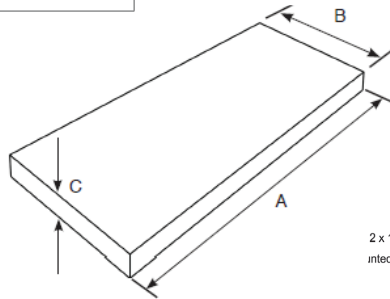

Product Specifications

(All dimensions in millimetres)

Heat Output Up to 25kW
 Fuel Source Wood

Product Dimensions

MODEL	A	A1	B	C	D	E	F
700	700	800	400	700	225/325	200	680
850	850	950	450	700	250/350	220	680
1050 LL	1050	1150	500	700	300/400	240	680
1050 U	1050	1150	500	800	300/400	240	780
1200	1200	1300	600	1020	400/500	400	1000
1500*	1500	1600	600	1020	450/550	410	1000

Cavity Dimensions - Masonry only (refer to full instructions for timber cavity dimensions)

DESCRIPTION	Cavity Width	Temporary Lintel	B + Recess
700	800	1200	470 + recess
850	950	1200	530 + recess
1050 LL	1150	1200	565 + recess
1050 U	1150	1300	565 + recess
1200	1300	1500	785 + recess