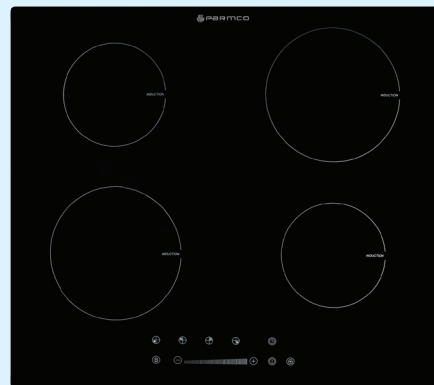

Our latest addition. Inspiring designs for New Zealand Kitchens.

600MM INDUCT FRAMELESS TOUCH CONTROL HOB HX-2-6NF-INDUCT

- Induction Hob
- 4 Heating Zones
- Touch Slider
- Easy Clean Surface
- Timer
- Child Lock
- Boost
- 25A Electrical Outlet