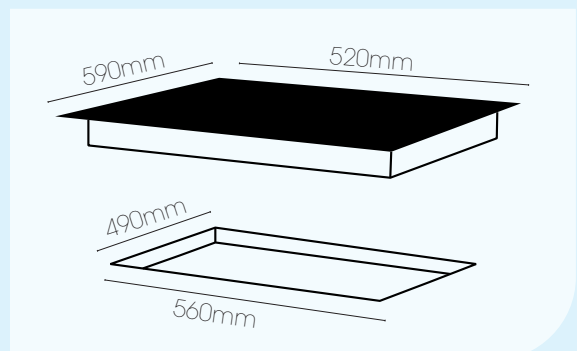

Our latest addition. Inspiring designs for New Zealand Kitchens.

600MM INDUCT FRAMELESS TOUCH CONTROL HOB HX-2-6NF-INDUCT

- Induction Hob
- 4 Heating Zones
- Touch Slider
- Easy Clean Surface
- Timer
- Child Lock
- Boost
- 25A Electrical Outlet