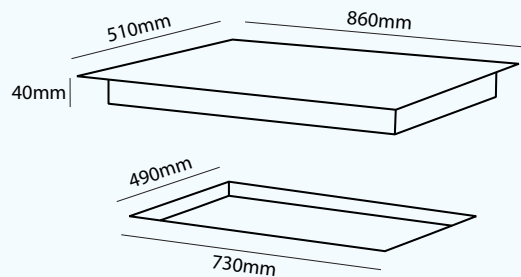

Our latest addition. Inspiring designs for New Zealand Kitchens.

900MM GAS HOB 4 BURNER + WOK STAINLESS STEEL HO-2-9S-4GW

- Gas Hob
- Knob Control
- Ignition Automatic
- Jetting - LPG or Natural Gas
- 10A Electrical outlet
- Flame failure safety
- Easy Clean Surface
- Low profile design