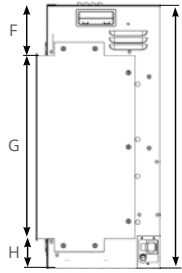

Product Specifications

(All dimensions in millimetres)

Heat Output up to 2kW

eReflex Inset Dimensions

Model	A	B	C	D	E	F	G	H	I	J	K	L
55RW Inset	555	555	573	583	583	135	573	67	775	282	567	302
85RW Inset	855	380	873	883	408	111	398	67	575	252	867	272
110RW Inset	1105	380	1123	1133	408	111	398	67	575	252	1117	272
135RW Inset	1355	380	1373	1383	408	111	398	67	575	252	1367	272

Installation Information

IMPORTANT: PLEASE REFER TO COMPREHENSIVE INSTALLATION INSTRUCTIONS PRIOR TO CONSTRUCTION AND INSTALLATION
 DOWNLOAD FROM: www.thefireplace.co.nz

Cavity Dimensions

Model	A (mm)	B (mm)	Depth (mm)
55RW Inset	595	790	295
85RW Inset	895	590	265
110RW Inset	1145	590	265
135RW Inset	1395	590	265