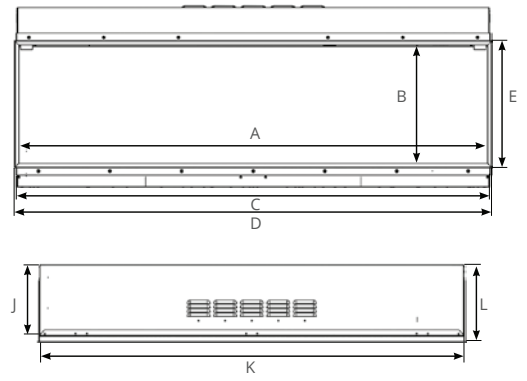

Product Specifications

(All dimensions in millimetres)

Heat Output up to 2kW

eReflex Inset Dimensions

Model	A	B	C	D	E	F	G	H	I	J	K	L
55RW Inset	555	555	573	583	583	135	573	67	775	282	567	302
85RW Inset	855	380	873	883	408	111	398	67	575	252	867	272
110RW Inset	1105	380	1123	1133	408	111	398	67	575	252	1117	272
135RW Inset	1355	380	1373	1383	408	111	398	67	575	252	1367	272

Installation Information

IMPORTANT: PLEASE REFER TO COMPREHENSIVE INSTALLATION INSTRUCTIONS PRIOR TO CONSTRUCTION AND INSTALLATION
 DOWNLOAD FROM: www.thefireplace.co.nz

Cavity Dimensions

Model	A (mm)	B (mm)	Depth (mm)
55RW Inset	595	790	295
85RW Inset	895	590	265
110RW Inset	1145	590	265
135RW Inset	1395	590	265