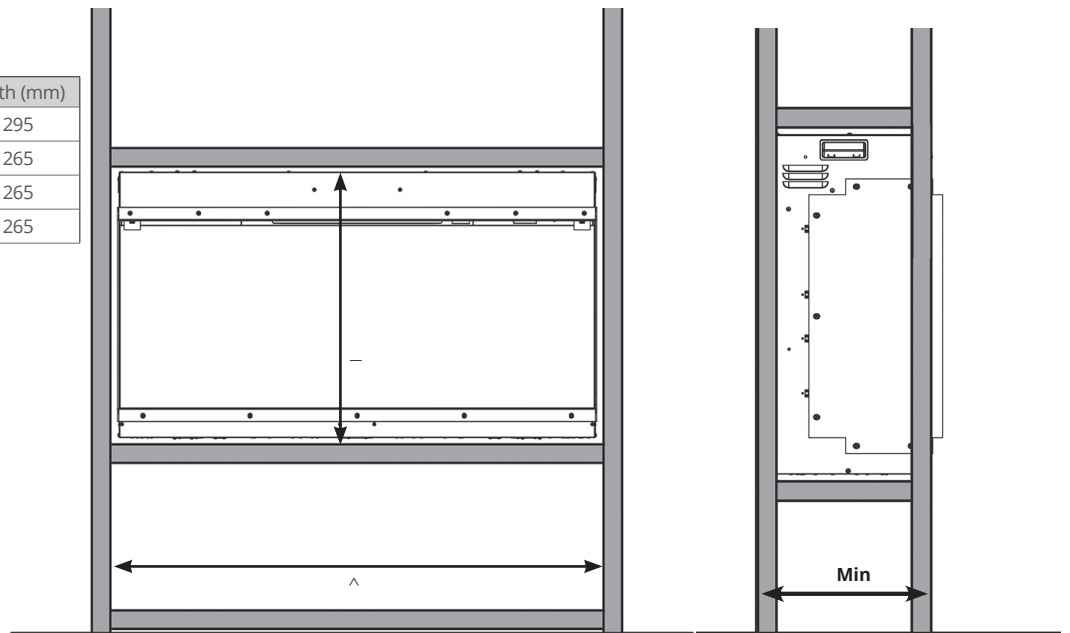

Product Specifications

(All dimensions in millimetres)

Heat Output up to 2kW

eReflex Inset Dimensions

Model	A	B	C	D	E	F	G	H	I	J	K	L
55RW Inset	555	555	573	583	583	135	573	67	775	282	567	302
85RW Inset	855	380	873	883	408	111	398	67	575	252	867	272
110RW Inset	1105	380	1123	1133	408	111	398	67	575	252	1117	272
135RW Inset	1355	380	1373	1383	408	111	398	67	575	252	1367	272

Installation Information

IMPORTANT: PLEASE REFER TO COMPREHENSIVE INSTALLATION INSTRUCTIONS PRIOR TO CONSTRUCTION AND INSTALLATION
 DOWNLOAD FROM: www.thefireplace.co.nz

Cavity Dimensions

Model	A (mm)	B (mm)	Depth (mm)
55RW Inset	595	790	295
85RW Inset	895	590	265
110RW Inset	1145	590	265
135RW Inset	1395	590	265

eReflex Options

Inset 55RW
Three-sided configuration

Inset 85RW
Single-sided configuration

Inset 135RW
Three-sided configuration

Exclusive New Zealand Distributor

The Fireplace Ltd

12 Tawari Street, Mt Eden
 Auckland 1024, New Zealand