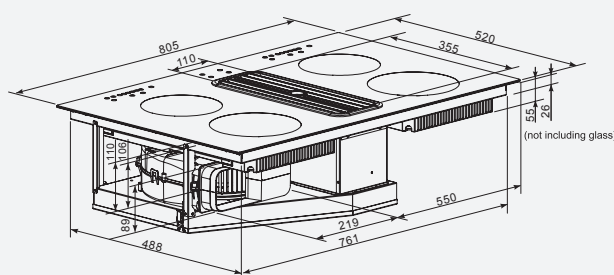

Your nifty neat answer.
Life is busy and time
in demand.

Downdraft Induction Cooktop

800MM, 600M3H
BLACK GLASS

DDC800BI

- Induction Downdraft Cooktop
- Black Ceramic Glass
- 9 Heat Settings
- 3 Down Draft Speed Setting
- 4 Cook Zones
- 600m³/3hour Air Movement Capacity
- Timer (when hop is in operation)
- Touch Controls
- Removable Filters
- Aluminium Filters
- Child Lock
- 72db Noise
- 7 Year Warranty

Built to perform, the induction cook top with inbuilt downdraft is a clever solution to address ventilation space challenges, enabling kitchen design versatility. No more clutter or obstructed kitchen views and 600m³/hour maximum extraction. Nifty, neat and tidy this 800mm wide cooktop will add the perfect finishing touch to your home