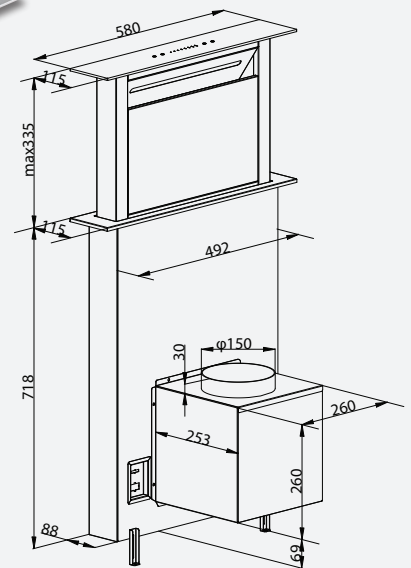

## Rangehood

DOWNDRAFT  
600MM, GLASS

DD6G1000

- 4 Speed Settings
- Air Movement Capacity: 1000m<sup>3</sup>/hour
- Aluminium Removable Mesh Filters
- Slide Touch Controls
- LED Light
- Durable Stainless Steel Construction
- Available without Cooktop Integration
- 7 year Warranty