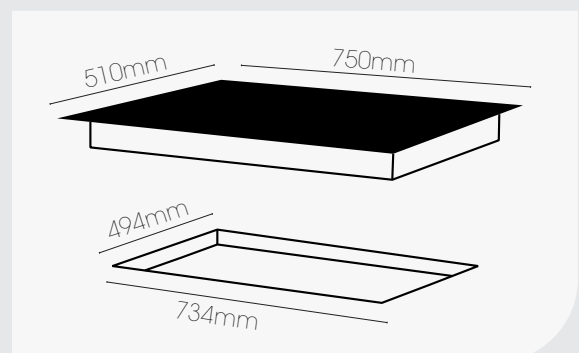

Our latest addition. Inspiring designs for New Zealand Kitchens.

750MM CERAMIC HOB FRAMELESS TOUCH CONTROL HX-2-75NF-CER-T

- Ceramic Hob
- 9 Power Settings
- Touch Control
- 4 Heating Zones
- Easy Clean Surface
- Timer • Child Lock
- Excessive Heat Protection
- Heat Indicators
- 32A Electrical Outlet