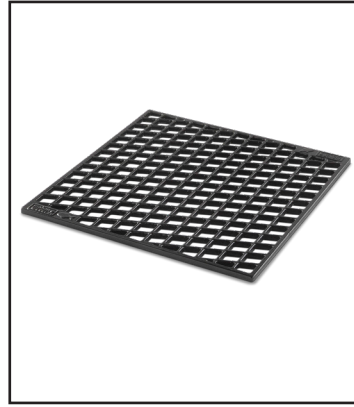

WEBER CRAFTED Dual-sided sear grate

This large porcelain enamel coated, cast iron sear grate fits into your WEBER CRAFTED frame kit, allowing you to create restaurant quality sear marks on steaks and more.