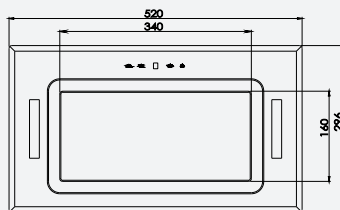

Your Ventilation answer.
A healthy home creates
a happy kiwi home.

Turbo Pak Plus

520MM, 1000M3H
BLACK GLASS

RT52G1000

- Intergrated Rangehood
- 4 Speed Settings
- Air Movement Capacity 1000m3/hr
- Touch Controls
- LED Lights
- 150mm Ducting
- Noise 63db
- 520w x 296d x 397h mm
- 7 Year Warranty