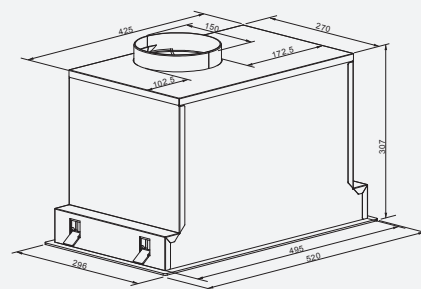

Your Ventilation answer.
A healthy home creates
a happy kiwi home.

Turbo Pak Plus

520MM, 1000M3H
BLACK GLASS

RT52G1000

- Intergrated Rangehood
- 4 Speed Settings
- Air Movement Capacity 1000m3/hr
- Touch Controls
- LED Lights
- 150mm Ducting
- Noise 63db
- 520w x 296d x 397h mm
- 7 Year Warranty