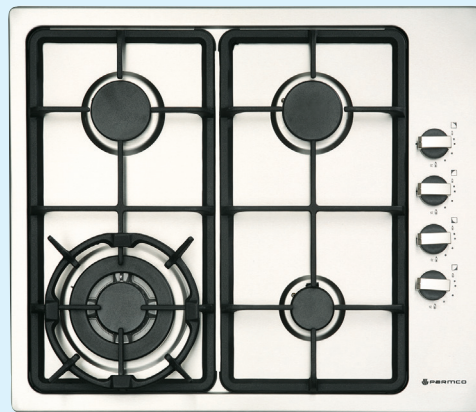

Our latest addition. Inspiring designs for New Zealand Kitchens.

600MM GAS HOB 3 BURNER + WOK STAINLESS STEEL HO-1-6S-3GW

- Gas Hob
- Knob Control
- Ignition Automatic
- Jetting - LPG or Natural Gas
- 10A Electrical outlet
- Flame failure safety
- Easy Clean Surface