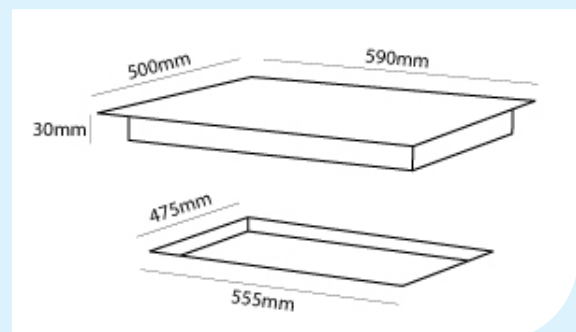

Impressive 7 Year Warranty

Note: 7 year warranty is for domestic use only.
For more information visit www.parmco.co.nz

AVAILABLE NOW

Ask your local Parmco representative for pricing.

PARMCO

Inspiring kitchens, entertaining homes