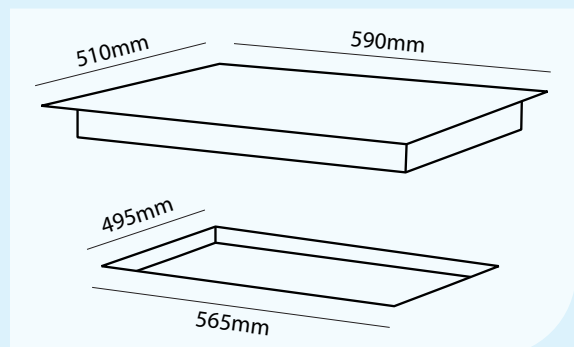

## 600MM GAS HOB 3 BURNER + WOK BLACK GLASS HO-7-6G-3GW

- Gas Hob
- Knob Control
- Ignition Automatic
- Jetting - LPG or Natural Gas
- 10A Electrical outlet
- Flame failure safety
- Easy Clean Surface
- Low Profile Design