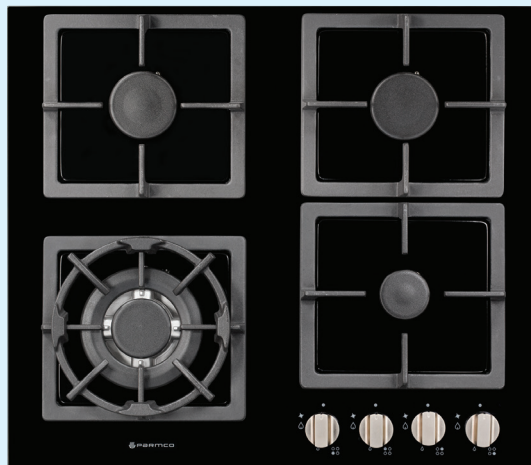

## 600MM GAS HOB 3 BURNER + WOK BLACK GLASS HO-7-6G-3GW

- Gas Hob
- Knob Control
- Ignition Automatic
- Jetting - LPG or Natural Gas
- 10A Electrical outlet
- Flame failure safety
- Easy Clean Surface
- Low Profile Design