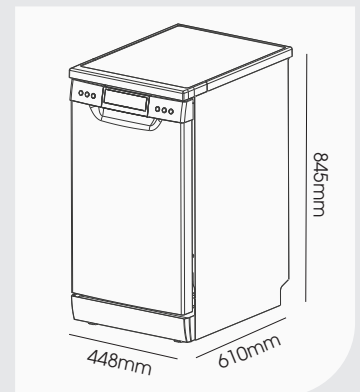

Our latest addition. Inspiring designs for New Zealand Kitchens.

450MM DISHWASHER ECONOMY PLUS STAINLESS STEEL DW45SP

- 9 Place Settings
- 6 Programmes
- Easy to use controls
- Delayed start option
- Sliding Cutlery Tray
- Child Lock
- Water Rating: 3.5 Star (11L per wash)
- Energy Rating: 3.5 Star (189kWh)
- Noise: 49db
- 7 Year Warranty