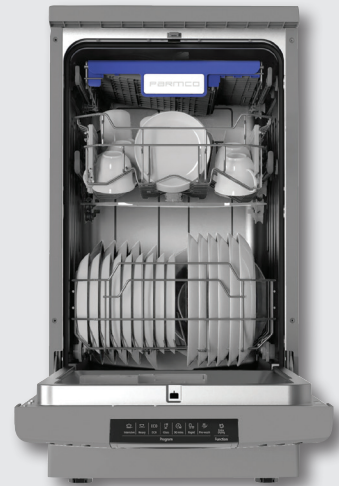

Our latest addition. Inspiring designs for New Zealand Kitchens.

450MM DISHWASHER ECONOMY PLUS STAINLESS STEEL DW45SP

- 9 Place Settings
- 6 Programmes
- Easy to use controls
- Delayed start option
- Sliding Cutlery Tray
- Child Lock
- Water Rating: 3.5 Star (11L per wash)
- Energy Rating: 3.5 Star (189kWh)
- Noise: 49db
- 7 Year Warranty