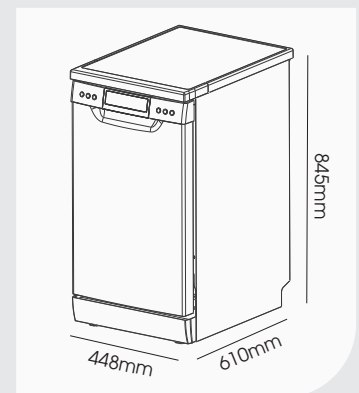

## 450MM DISHWASHER ECONOMY PLUS WHITE DW45WP

- 10 Place Settings
- 7 Programmes
- Easy to use controls
- Delayed start option
- Sliding Cutlery Tray
- Child Lock
- Water Rating: 3.5 Star (11L per wash)
- Energy Rating: 3.5 Star (1.89kWh)
- Noise: 49db
- 7 Year Warranty